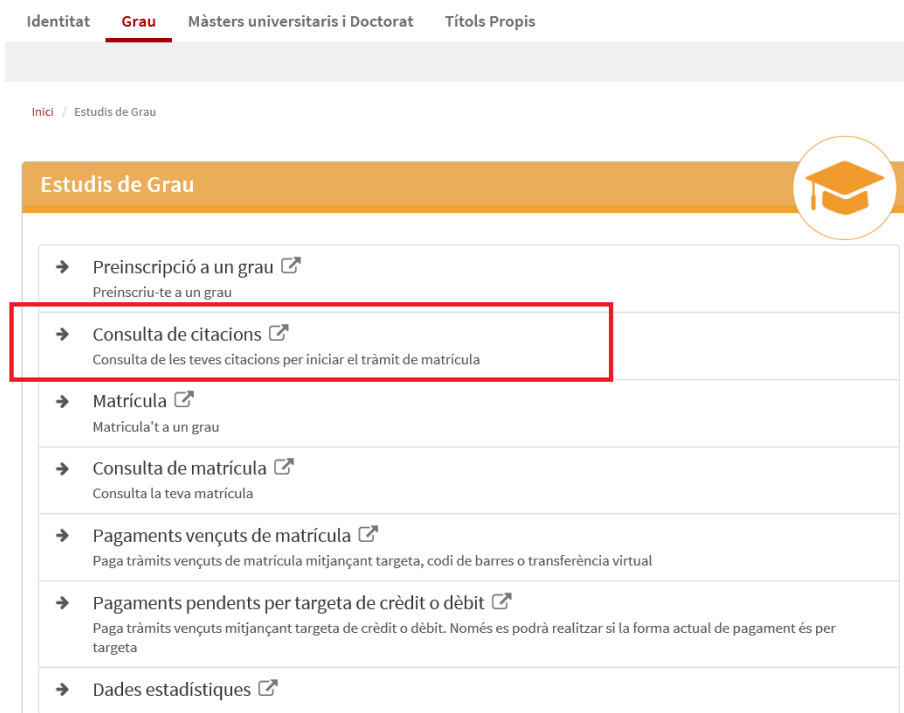

4) Dins d'estudis de grau cal clicar l'opció "**Consulta de citacions**".